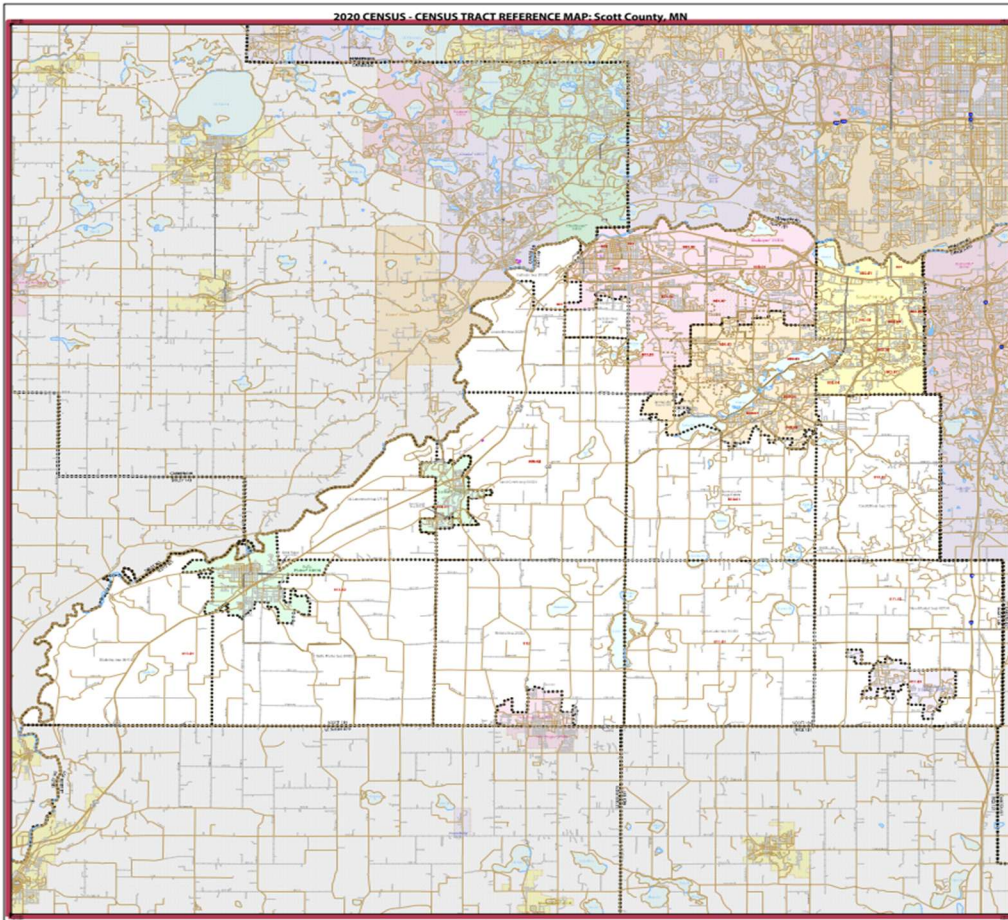

First National Bank Minnesota has established its primary CRA Assessment Area as the counties of Carver, Scott, Sibley, Nicollet, Le Sueur, and Blue Earth (these counties are highlighted in blue on map). Occasionally loans are granted to customers located outside this primary assessment area. All loans will be consistent with safe and sound operation of the bank.

FFIEC FFIEC Geocoding/Mapping System – 2026

● Matched Address: 201 W Main St, Belle Plaine, Minnesota, 56011
 MSA: 33460 - MINNEAPOLIS-ST. PAUL-BLOOMINGTON, MN-WI || State: 27 - MINNESOTA || County: 139 - SCOTT COUNTY || Tract Code: 0813.01

FFIEC Geocoding/Mapping System -- 2026

● Matched Address: 209 Main Ave, Gaylord, Minnesota, 55334
 MSA: NA - NA (Outside of MSA) || State: 27 - MINNESOTA || County: 143 - SIBLEY COUNTY || Tract Code: 1703.00

Tracts: Moderate-Middle-Upper

4801.00 4802.00 4803.00 4804.00 4805.01 4805.02 4806.00

FFIEC Geocoding/Mapping System -- 2026

● Matched Address: 500 Long St, Mankato, Minnesota, 56001
 MSA: 31860 - MANKATO, MN || State: 27 - MINNESOTA || County: 013 - BLUE EARTH COUNTY || Tract Code: 1704.00