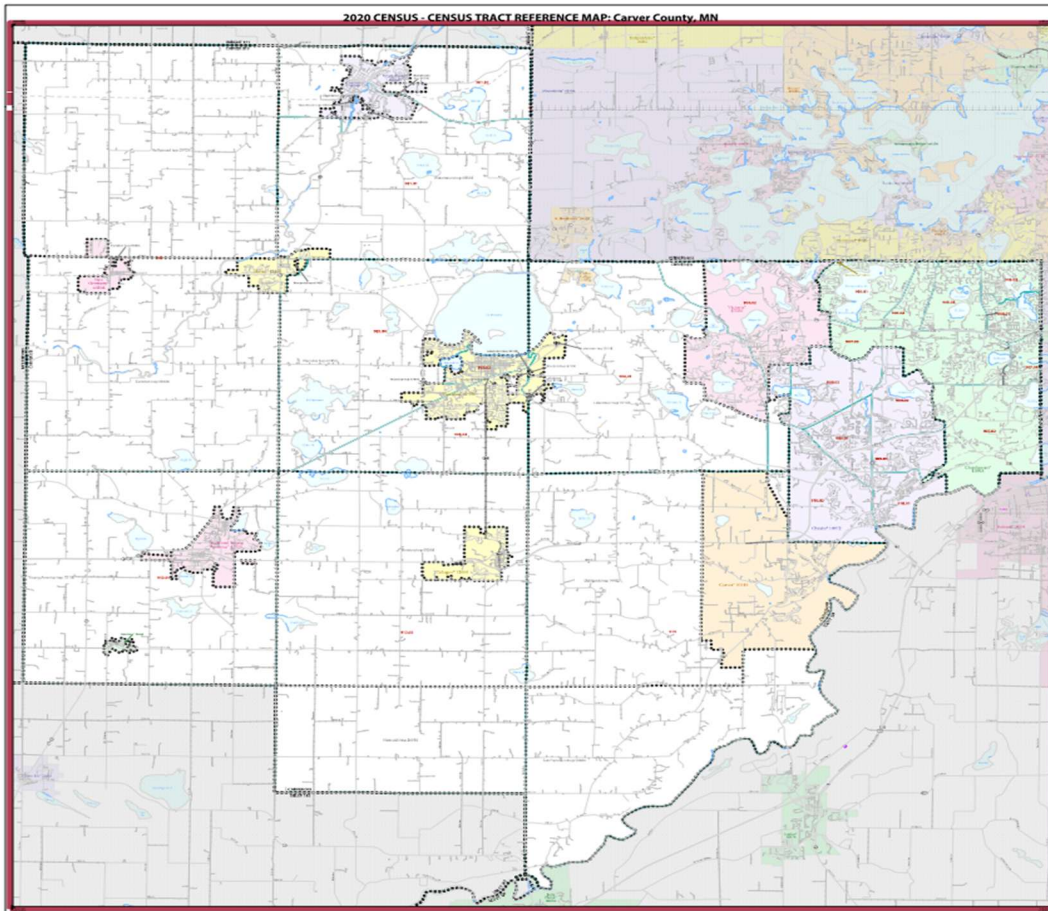

First National Bank Minnesota has established its primary CRA Assessment Area as the counties of Carver, Scott, Sibley, Nicollet, Le Sueur, and Blue Earth (these counties are highlighted in blue on map). Occasionally loans are granted to customers located outside this primary assessment area. All loans will be consistent with safe and sound operation of the bank.

Tracts: Moderate-Middle-Upper

4801.00 4802.00 4803.00 4804.00 4805.01 4805.02 4806.00

FFIEC Geocoding/Mapping System -- 2026

● Matched Address: 500 Long St, Mankato, Minnesota, 56001
 MSA: 31860 - MANKATO, MN || State: 27 - MINNESOTA || County: 013 - BLUE EARTH COUNTY || Tract Code: 1704.00

Tracts: Moderate-Middle-Upper

1701.00	1702.00	1703.00	1704.00	1705.00	1706.00	1707.00
1708.00	1709.00	1710.00	1711.01	1712.02	1713.00	1714.00
1715.00	1716.00					

Tracts: Moderate -Middle

9501.01

9501.02

9502.00

9503.00

9504.00

9505.00

9506.00

Tracts: Middle to Upper

901.01	901.02	902.00	903.02	903.03	903.04	904.01
904.02	905.01	905.02	905.03	906.01	906.02	907.02
907.03	907.04	908.01	908.02	909.01	909.02	910.01
910.02	911.00	912.01	912.02			